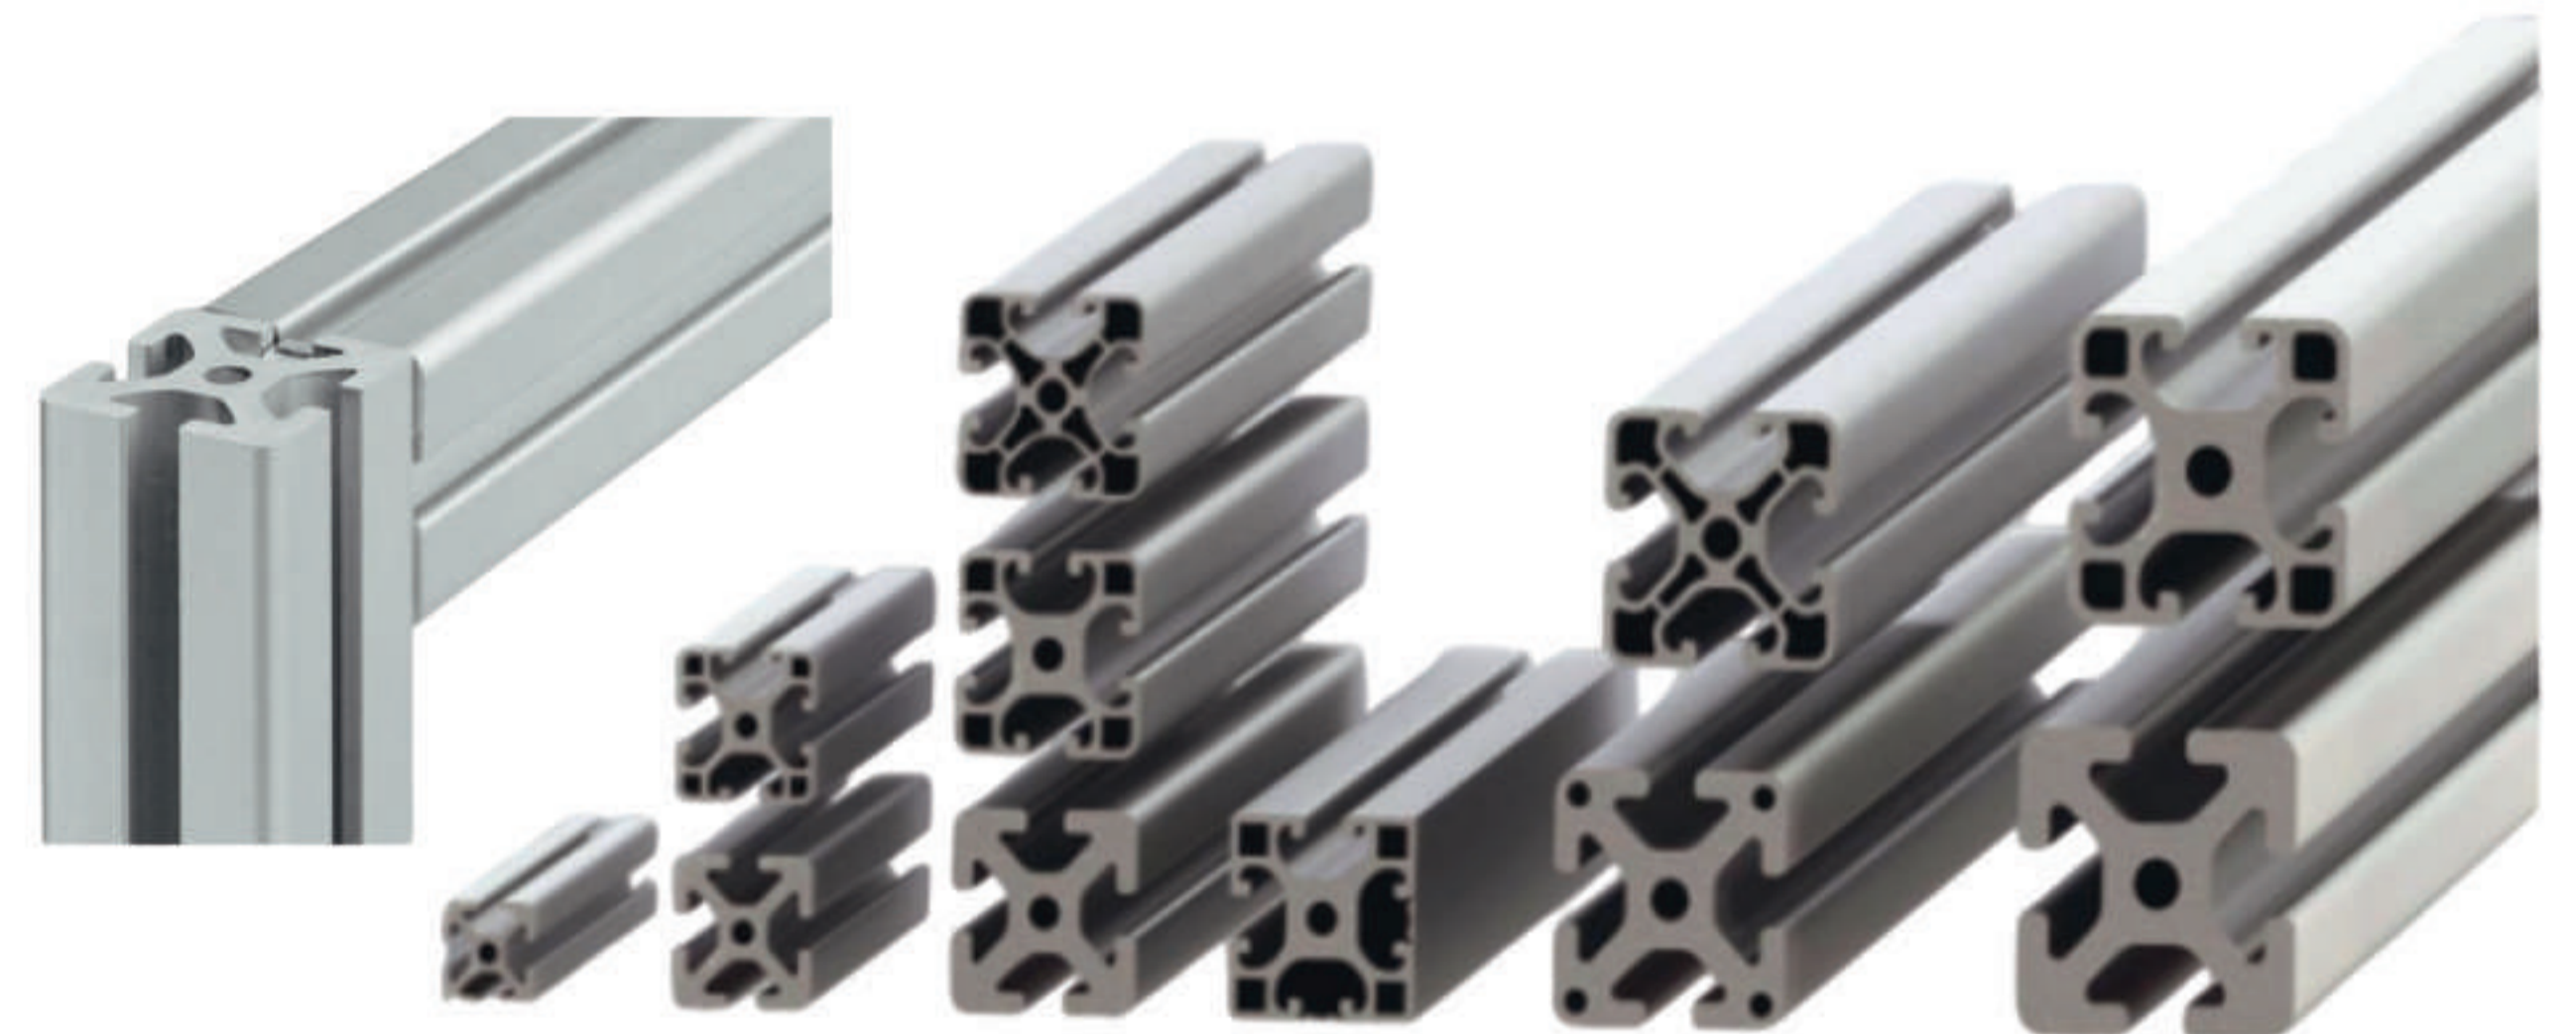

- Stainless Steel/Steel
- Size:-2, 5, 10, 20Ltrs

Enclosures/Terminal Box

- Stainless/Mild Steel

Pressure Gauges / Temperature / Flow

Gas Struts

Modular Components & Automation

Air Bellows

Bellows