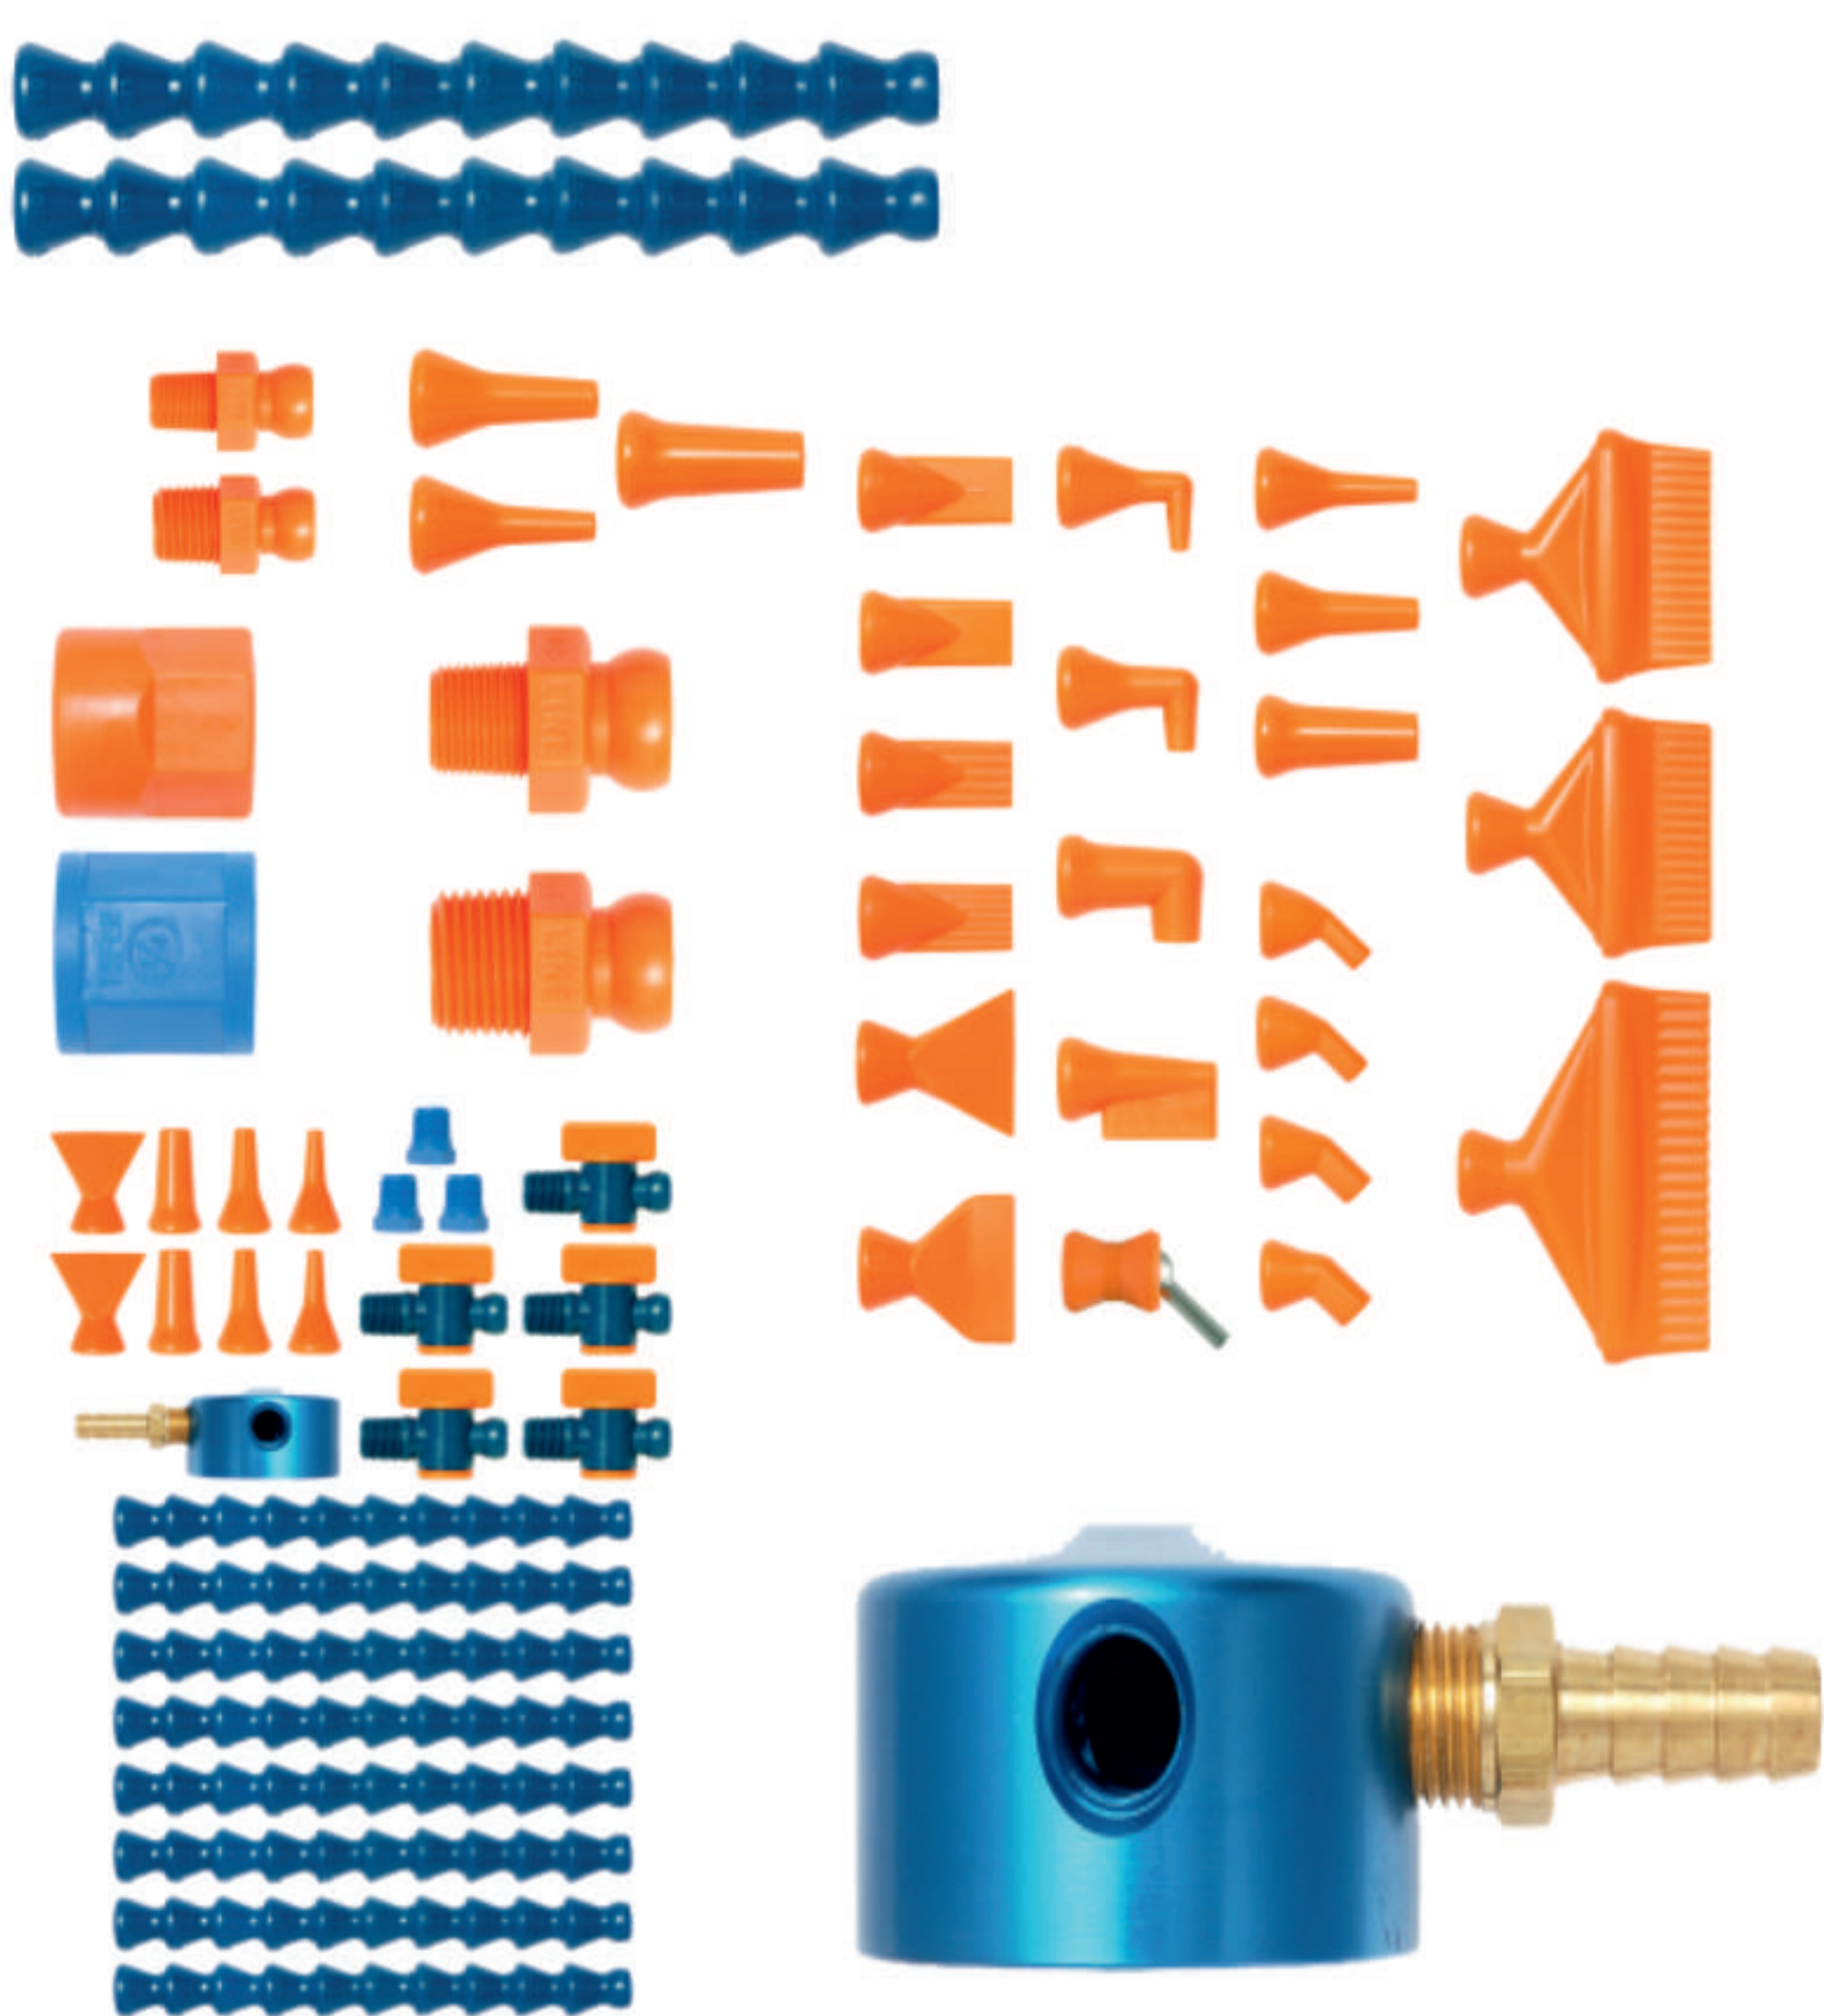

Stainless Pipe Fittings

Brass Fittings

- Compression/Flare/Barbed Fittings
- Threaded Fittings -BSPT/BSPP/NPT/Metric

Black Steel

Galvanised

Plastic

Nylon Tube Fittings

Camlock Fittings

IBC Tank Fittings

Loc-Line Fittings

Grease Lines & AutoLube Fittings

simalube perma

Water Filters & Fittings

John Guest

PENTEK
Pentair Water

Pipe/Beam Clamps & Support Systems