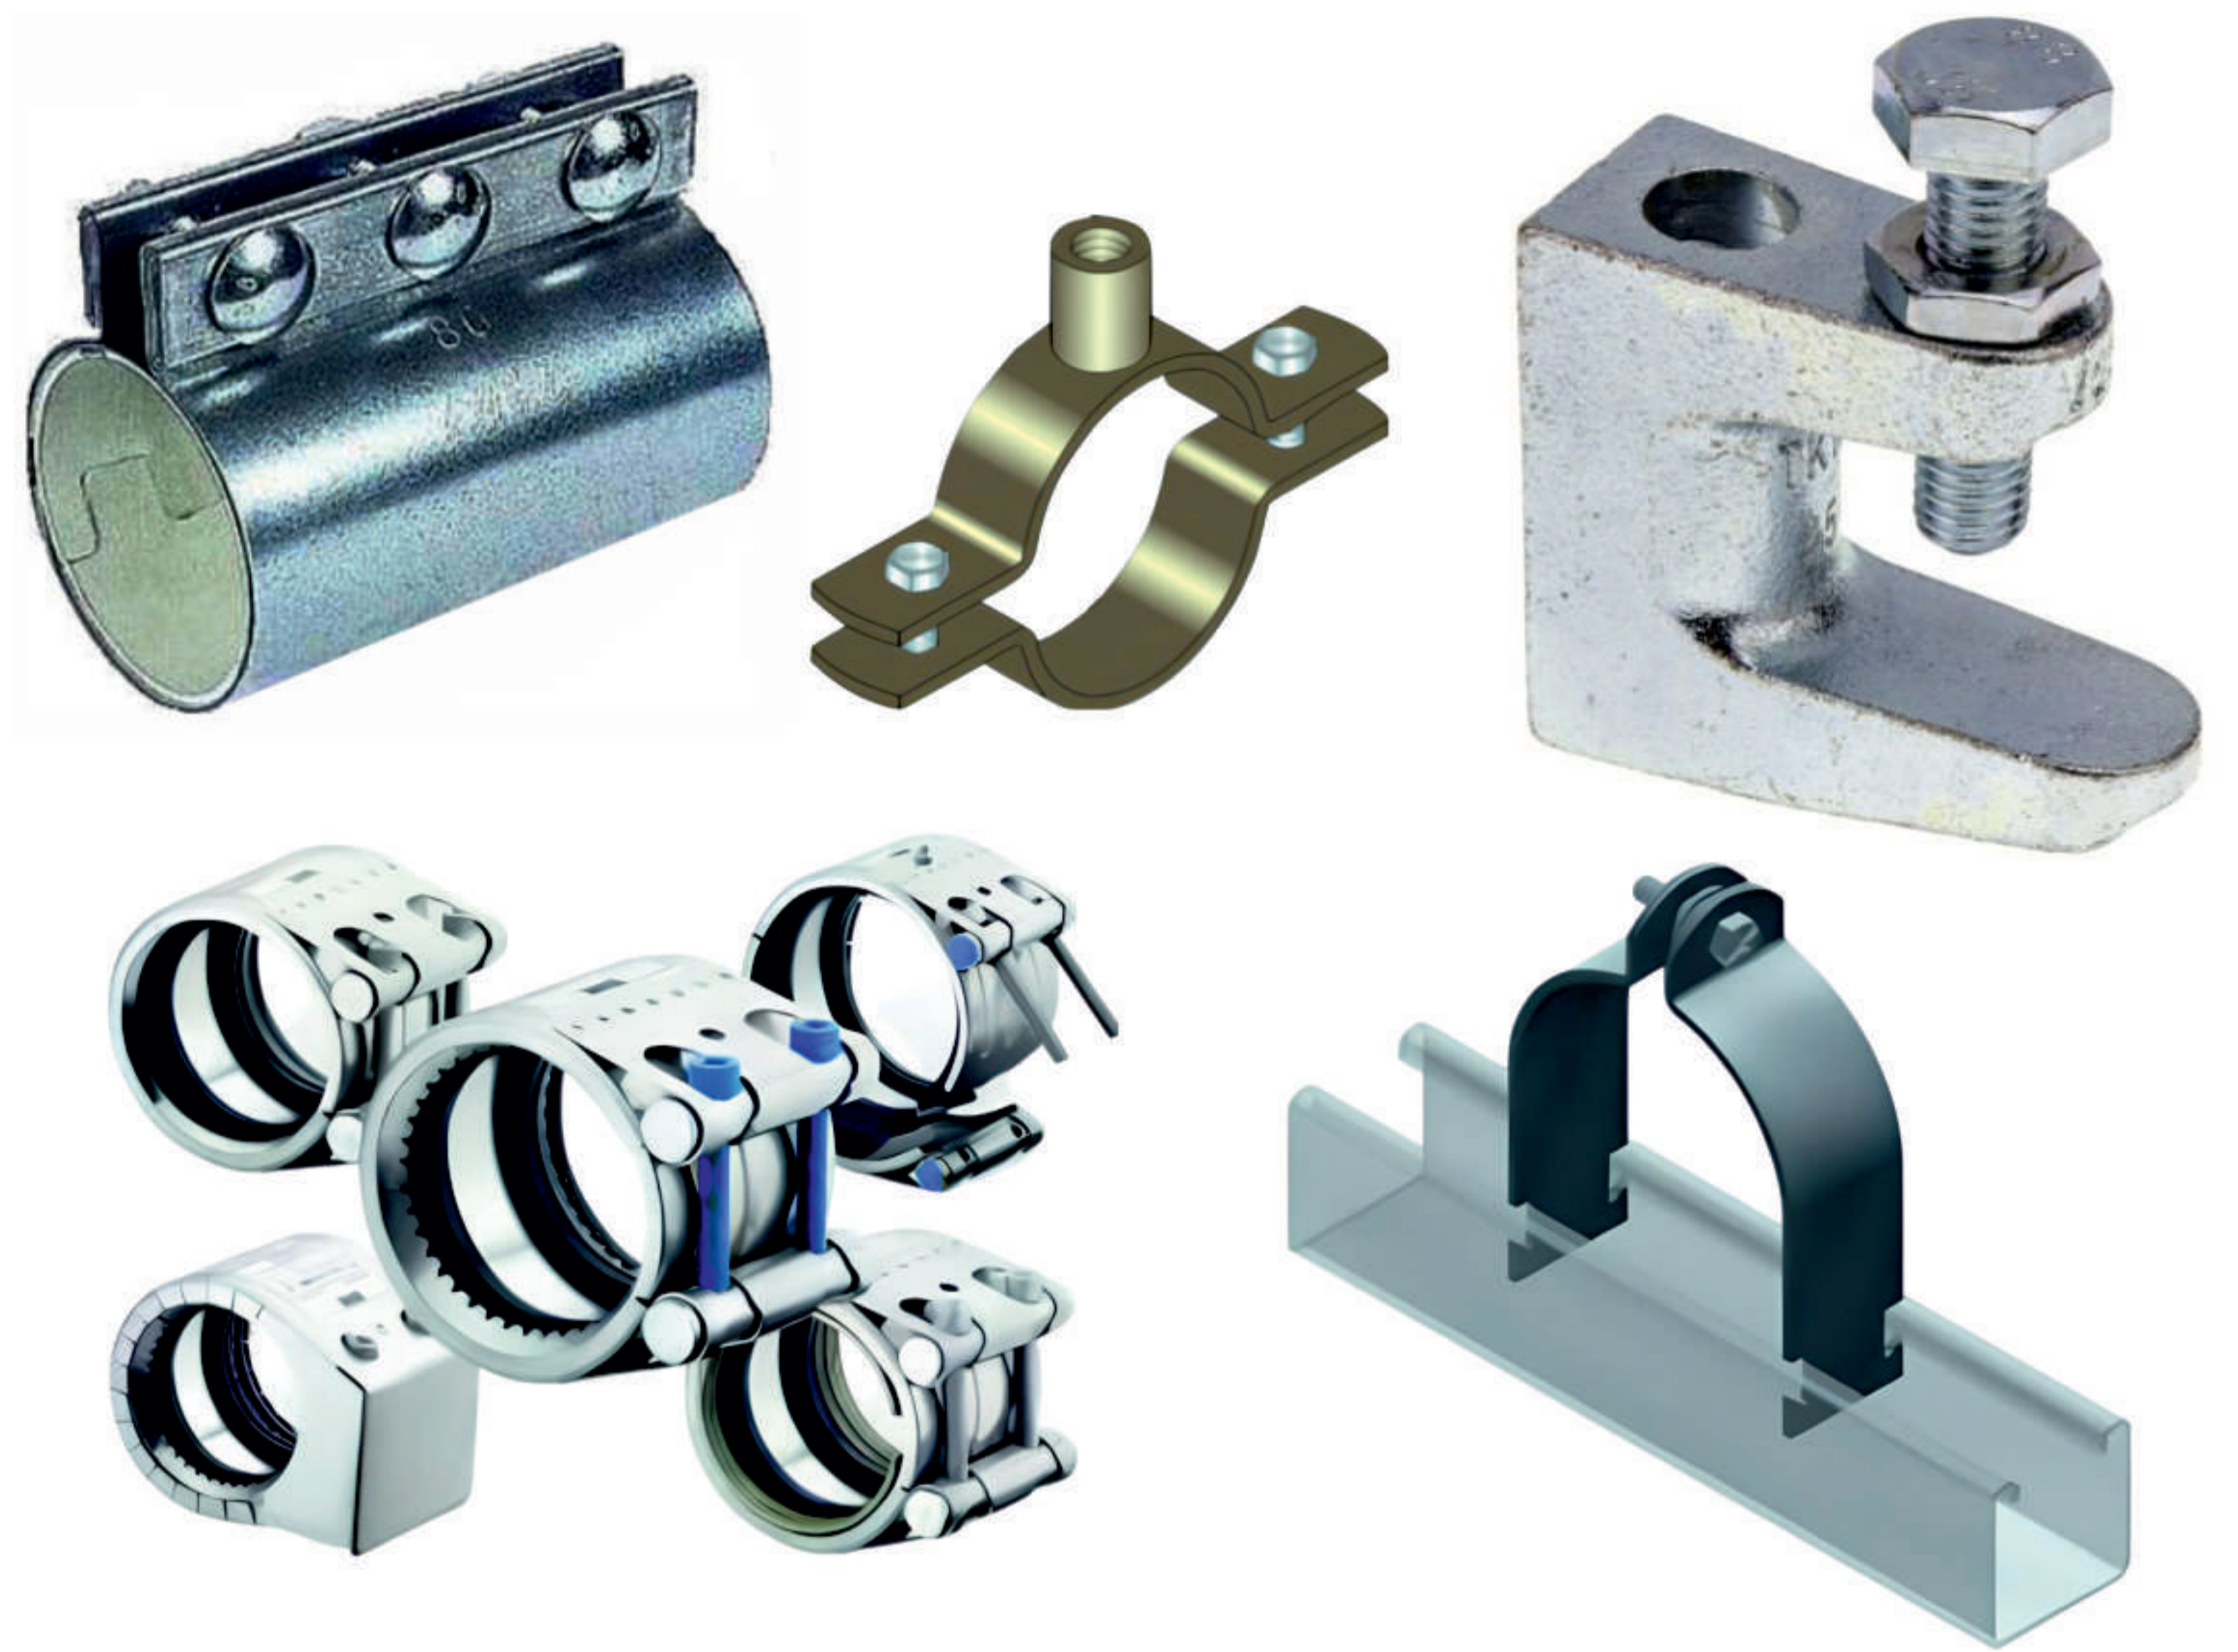

IBC Tank Fittings

Loc-Line Fittings

Grease Lines & AutoLube Fittings

simalube perma

Water Filters & Fittings

John Guest

PENTEK
Pentair Water

Pipe/Beam Clamps & Support Systems