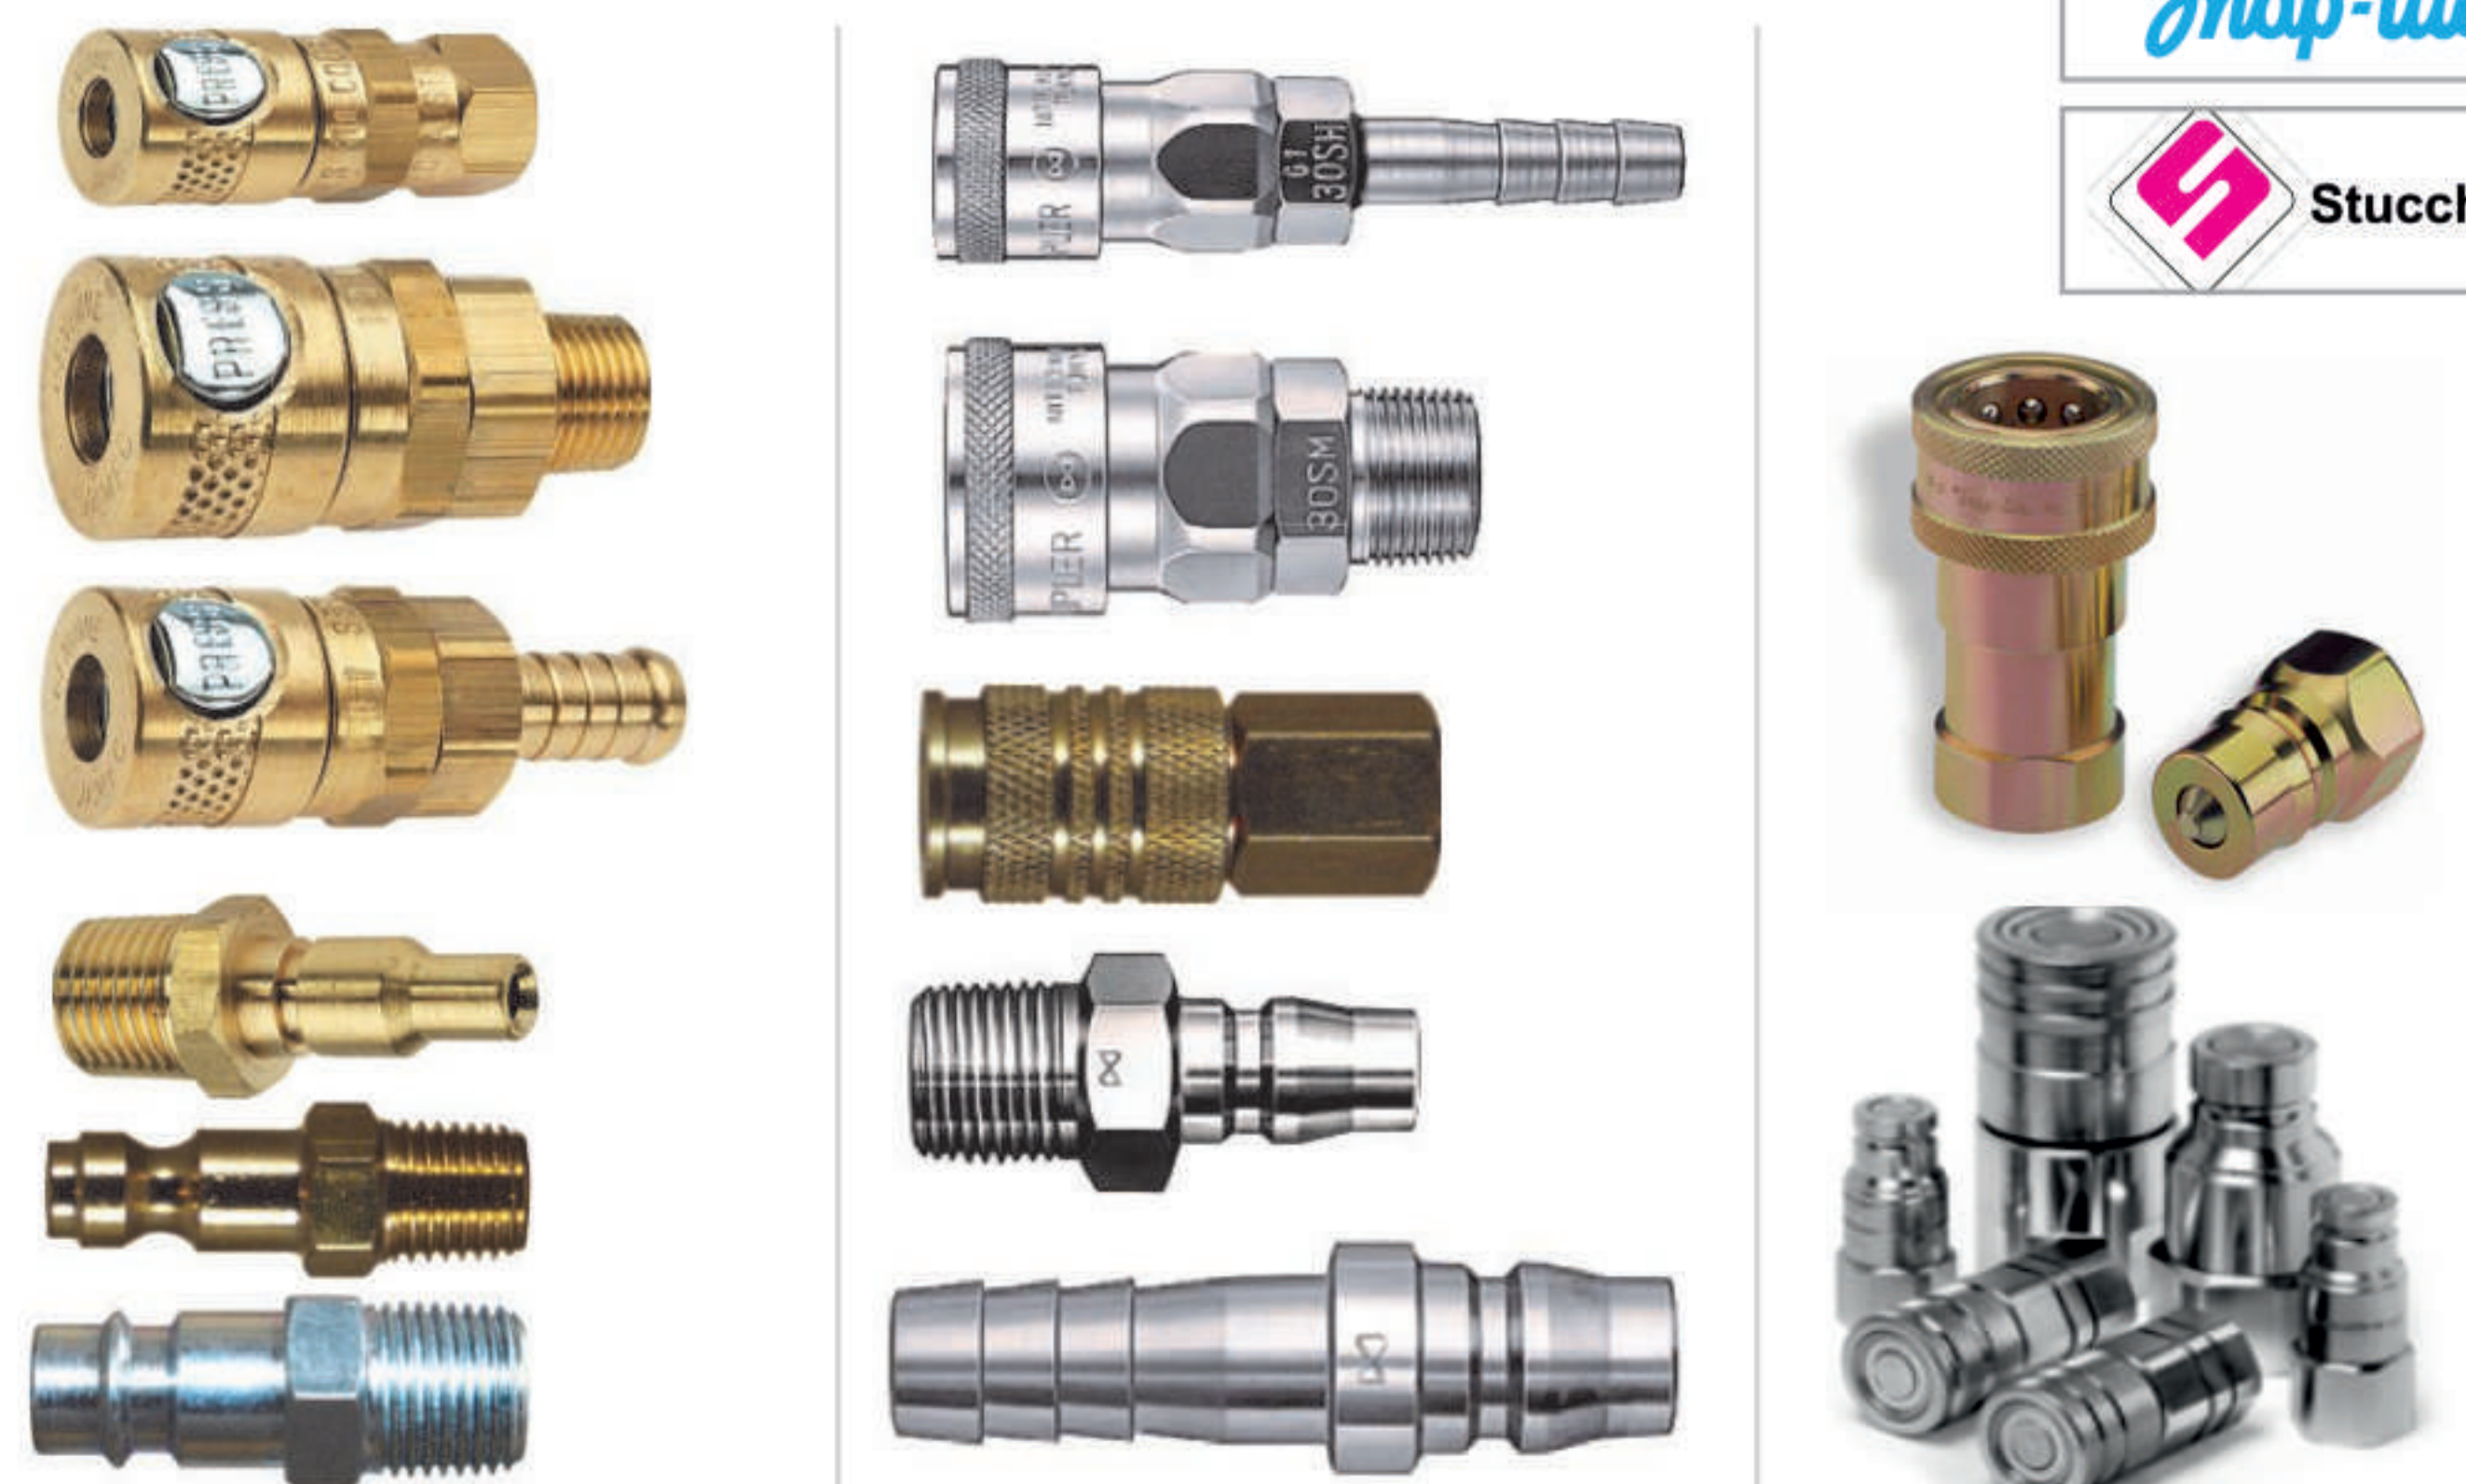

Flexible Ductings

Stainless Braided Hoses

Silicone/Teflon Peristaltic Tube

Retractable Hoses

Hose Clamps

WashDown Guns

Quick Release Couplings

Brass/Steel/Stainless/Plastic