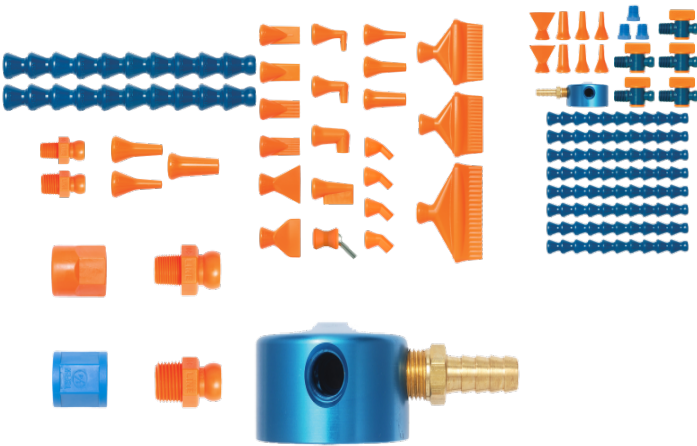

Quick Release Couplings

Nitto Jamec Ryco TEMA CEJN SnapTite Stucchi

Stainless Pipe Fittings

Brass Fittings

Black Steel

Galvanised

Plastic

Nylon Tube Fittings

Camlock Fittings

Stainless/Aluminium/Polypropylene/Bronze

IBC Tank Fittings

Loc-Line Fittings

Grease Lines & AutoLube Fittings

SimaLube
Perma

Water Filters & Fittings

Pipe/Beam Clamps-Pipe Support Systems