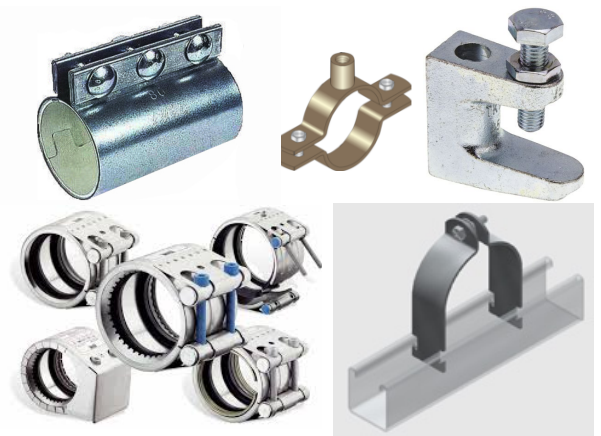

Quick Release Couplings

Nitto Jamec Ryco TEMA CEJN SnapTite Stucchi

Stainless Pipe Fittings

Brass Fittings

Black Steel

Galvanised

Plastic

Nylon Tube Fittings

Camlock Fittings

Stainless/Aluminium/Polypropylene/Bronze

IBC Tank Fittings

Loc-Line Fittings

Grease Lines & AutoLube Fittings

SimaLube
Perma

Water Filters & Fittings

Pipe/Beam Clamps-Pipe Support Systems