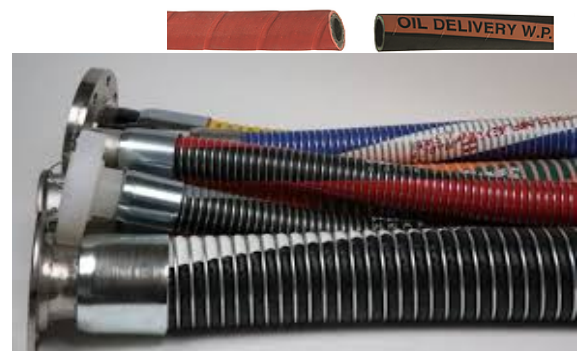

Flexible Ductings