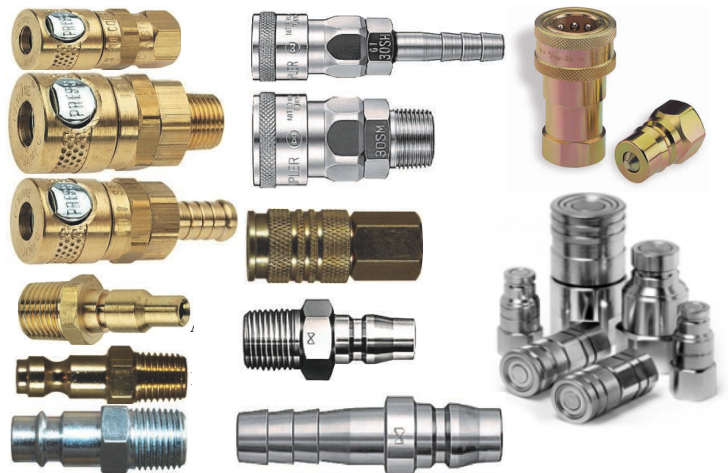

Sanitary Valves

Safety Relief Valve

Hoses

Barfell Alfagomma

- Air&Water hose – Blue/Yellow,Blue
- Chemical hose,
- Wash Down Hose – Dairy wash down hose
- Hydraulic Hose
- Steel Wire Water delivery & Suction hose
- Steam hose
- Rubber Hose
- Suction/Discharge hose – Air Seeder/Grey suction hose
- Composite Hose

Flexible Ductings

Stainless Braided Hoses

Silicone/Teflon/Peristaltic Tube

Retractable Hoses

Macnaught/Lubemate

Hose clamps

Norma

WashDown Gun

Quick Release Couplings

Nitto Jamec Ryco TEMA CEJN SnapTite Stucchi

Stainless Pipe Fittings

Brass Fittings

Black Steel

Galvanised

Plastic

Nylon Tube Fittings

Camlock Fittings

Stainless/Aluminium/Polypropylene/Bronze

IBC Tank Fittings

Loc-Line Fittings

Grease Lines & AutoLube Fittings

SimaLube
Perma

Water Filters & Fittings

Pipe/Beam Clamps-Pipe Support Systems