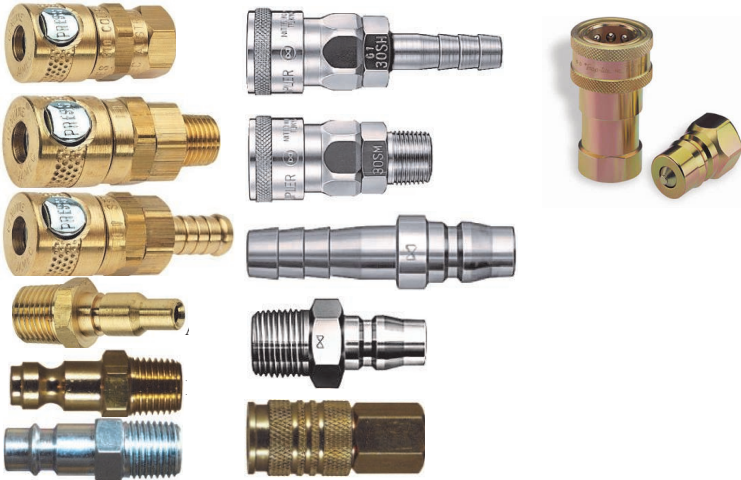

## Hose Clamps

## Hoses :-

- Air&Water hose – Blue/Yellow,Blue
- Chemical hose,
- Wash Down Hose – Dairy wash down hose
- Hydraulic Hose
- Steel Wire Water delivery & Suction hose
- Steam hose
- Rubber Hose
- Suction/Discharge hose – Air Seeder/Grey suction hose

## Quick Release couplings

Nitto/Jamec/Ryco/TEMA/CEJN/Snap Tite/Stucchi