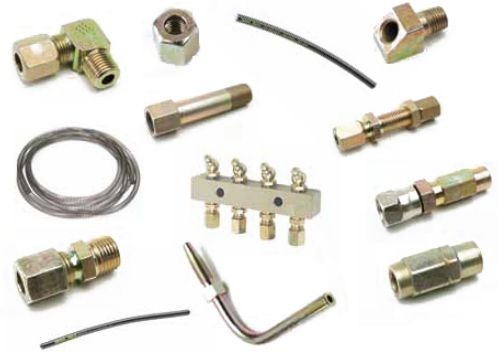

## Hoses :-

- Air&Water hose – Blue/Yellow,Blue
- Chemical hose,
- Wash Down Hose – Dairy wash down hose
- Hydraulic Hose
- Steel Wire Water delivery & Suction hose
- Steam hose
- Rubber Hose
- Suction/Discharge hose – Air Seeder/Grey suction hose

## Washdown Gun

## Quick Release couplings

Nitto/Jamec/Ryco/TEMA/CEJN/Snap Tite/Stucchi

## Grease Lines & Auto Lube Fittings