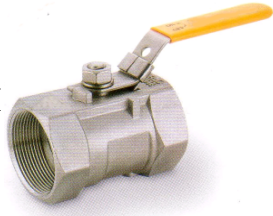

#### Pneumatics:

- Air Cylinder
- Solenoid Valve
- Mechanical Valve
- Panel Mtg Valve
- Air preparation units-Filter regulators,Lubricators
- Water Separators
- Fittings-Metric/Imperial-Plastic/Metal/Stainless
- Tubings-Nylon/Polyurethane/PTFE/Silicon

## BALL VALVES :

Stainless-Full Bore  
Size- 8 mm to 100mm  
Pressure Range- 1000 PSI  
Temp - -20 to 450F  
Single Piece  
Two Piece  
Three Piece  
ISO PAD Type  
3 Way-L Port/T Port  
All Types